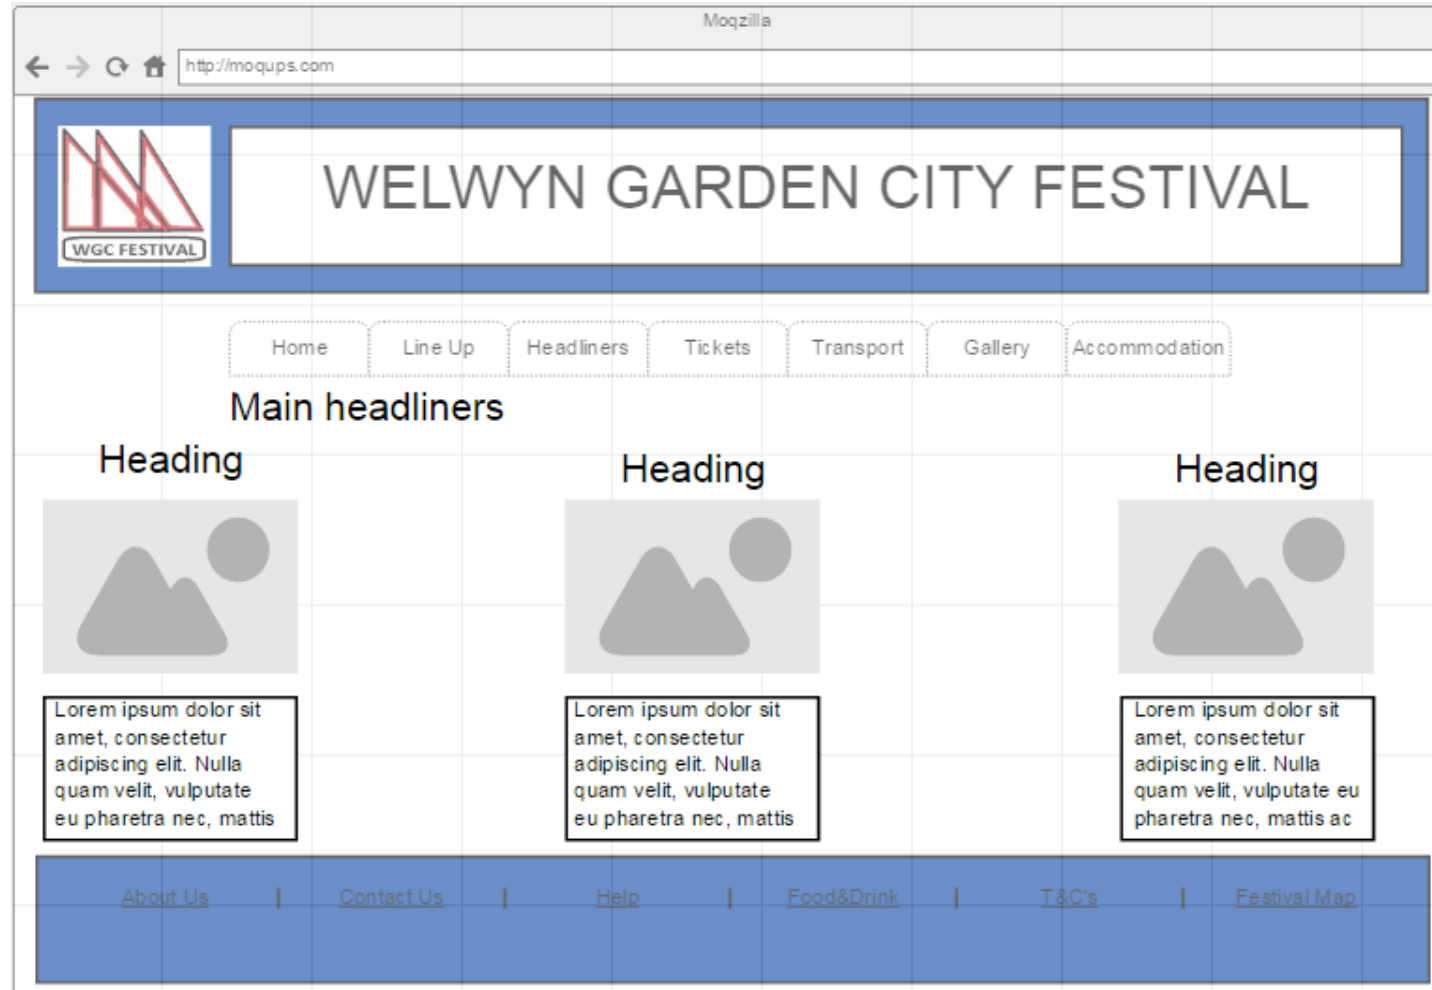

Headliners