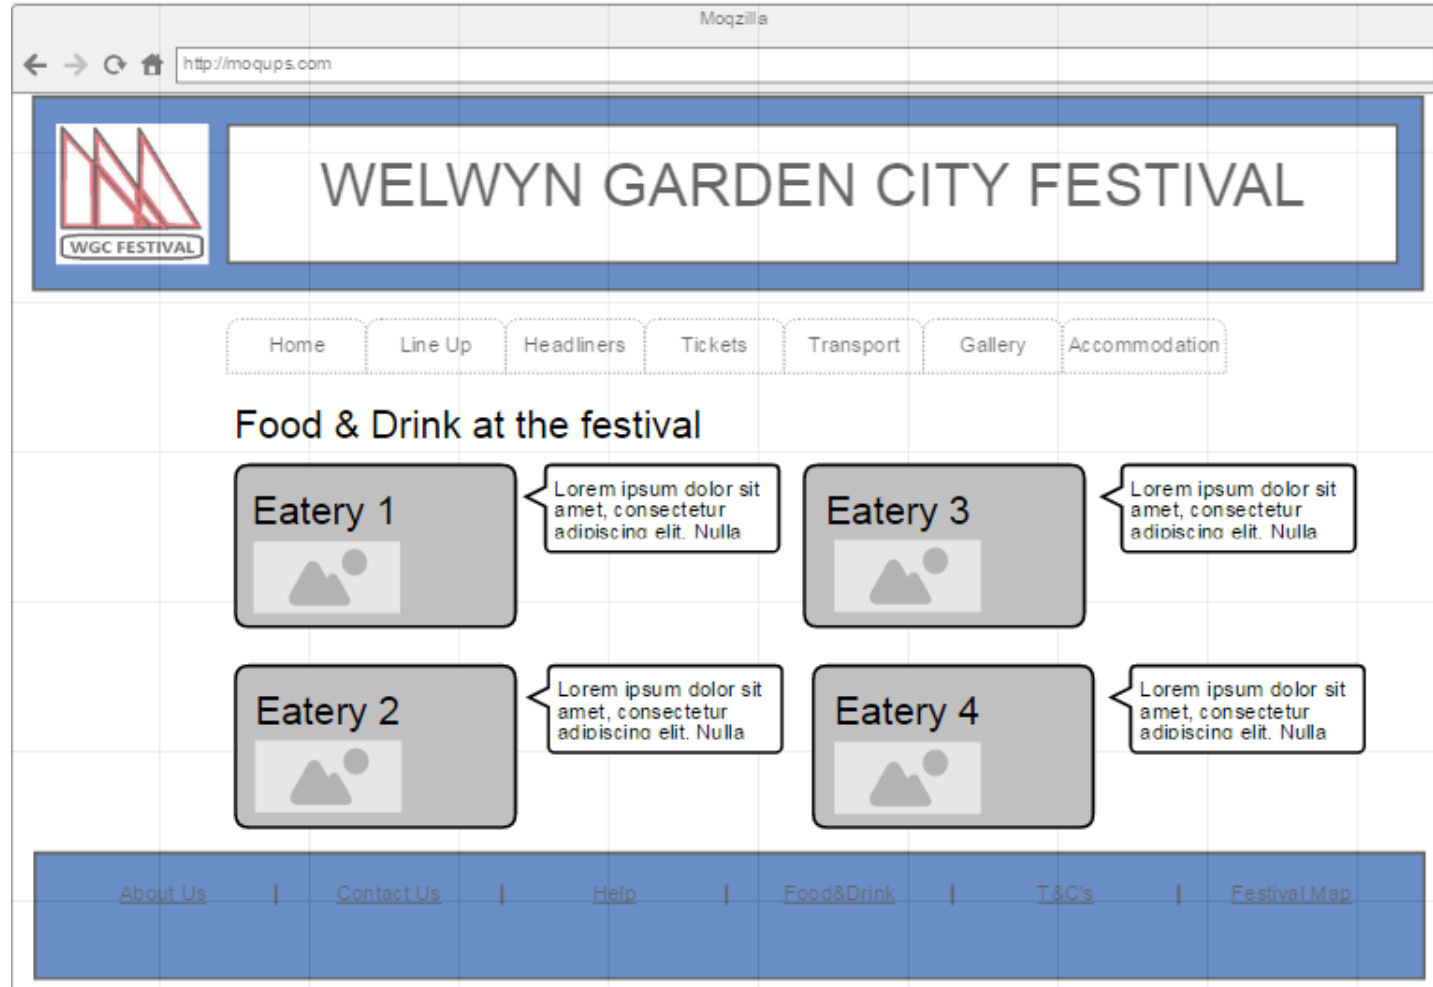

Food and Drink